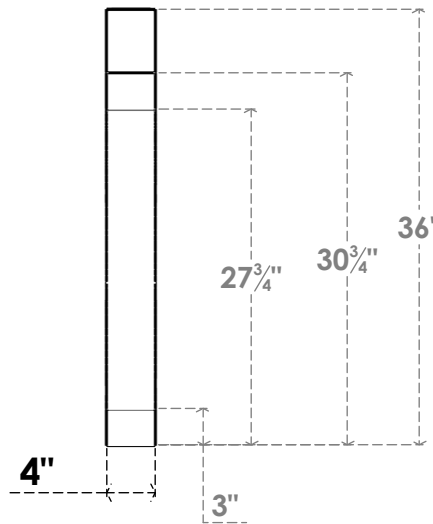

ITEM NUMBER: BRCPC040X28000X36000LEC

4"W X 28"D X 36"H LEGACY ARCHITECTURAL GRADE PVC CLOSED KNEE BRACE

SIDE PROFILE

FRONT PROFILE

ISOMETRIC

EKENA MILLWORK
2300 WEST MAIN ST.
CLARKSVILLE, TX 75426
TOLL FREE: 866-607-0453
WWW.EKENAMILLWORK.COM