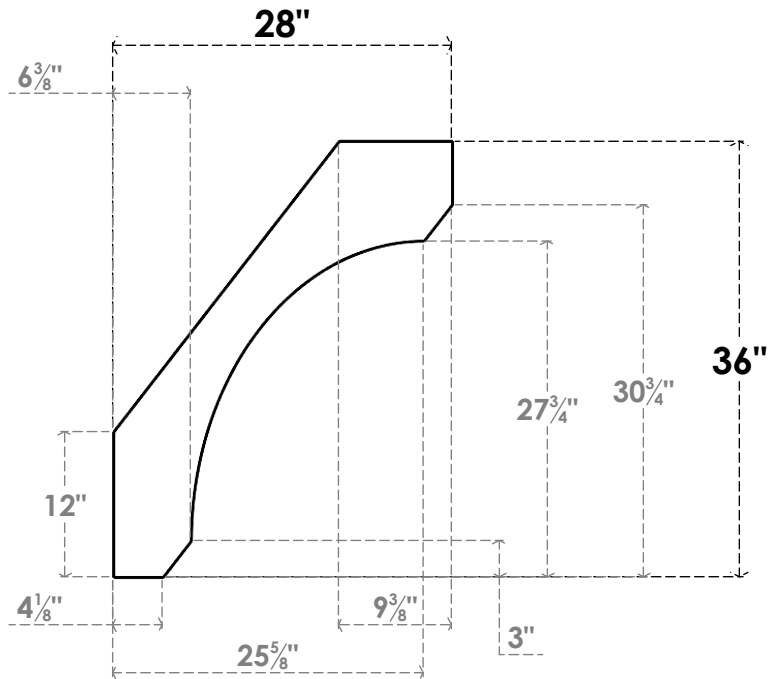

ITEM NUMBER: BRCPC040X28000X36000LEC

4"W X 28"D X 36"H LEGACY ARCHITECTURAL GRADE PVC CLOSED KNEE BRACE

SIDE PROFILE

FRONT PROFILE

ISOMETRIC

EKENA MILLWORK
2300 WEST MAIN ST.
CLARKSVILLE, TX 75426
TOLL FREE: 866-607-0453
WWW.EKENAMILLWORK.COM